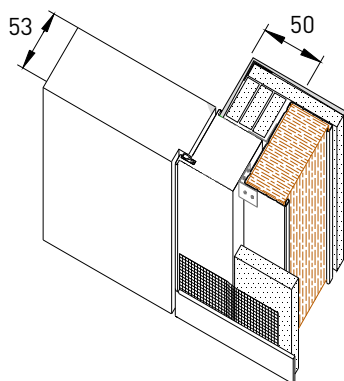

CONO

H377 by Fusital
design Steve Leung

Data sheet

iDoor[©]

Honeycomb door 53 mm thick, covered in mdf.
For measurements greater than 220 cm in H, the inside of the door is stiffened by aluminum reinforcements.

Standard flush-fitting frame in satin silver aluminum compatible with masonry or plasterboard walls. The frame can be mounted by pulling or by pushing. Example: Right to pull = Left to push.

STANDARD REFERENCE MEASURES