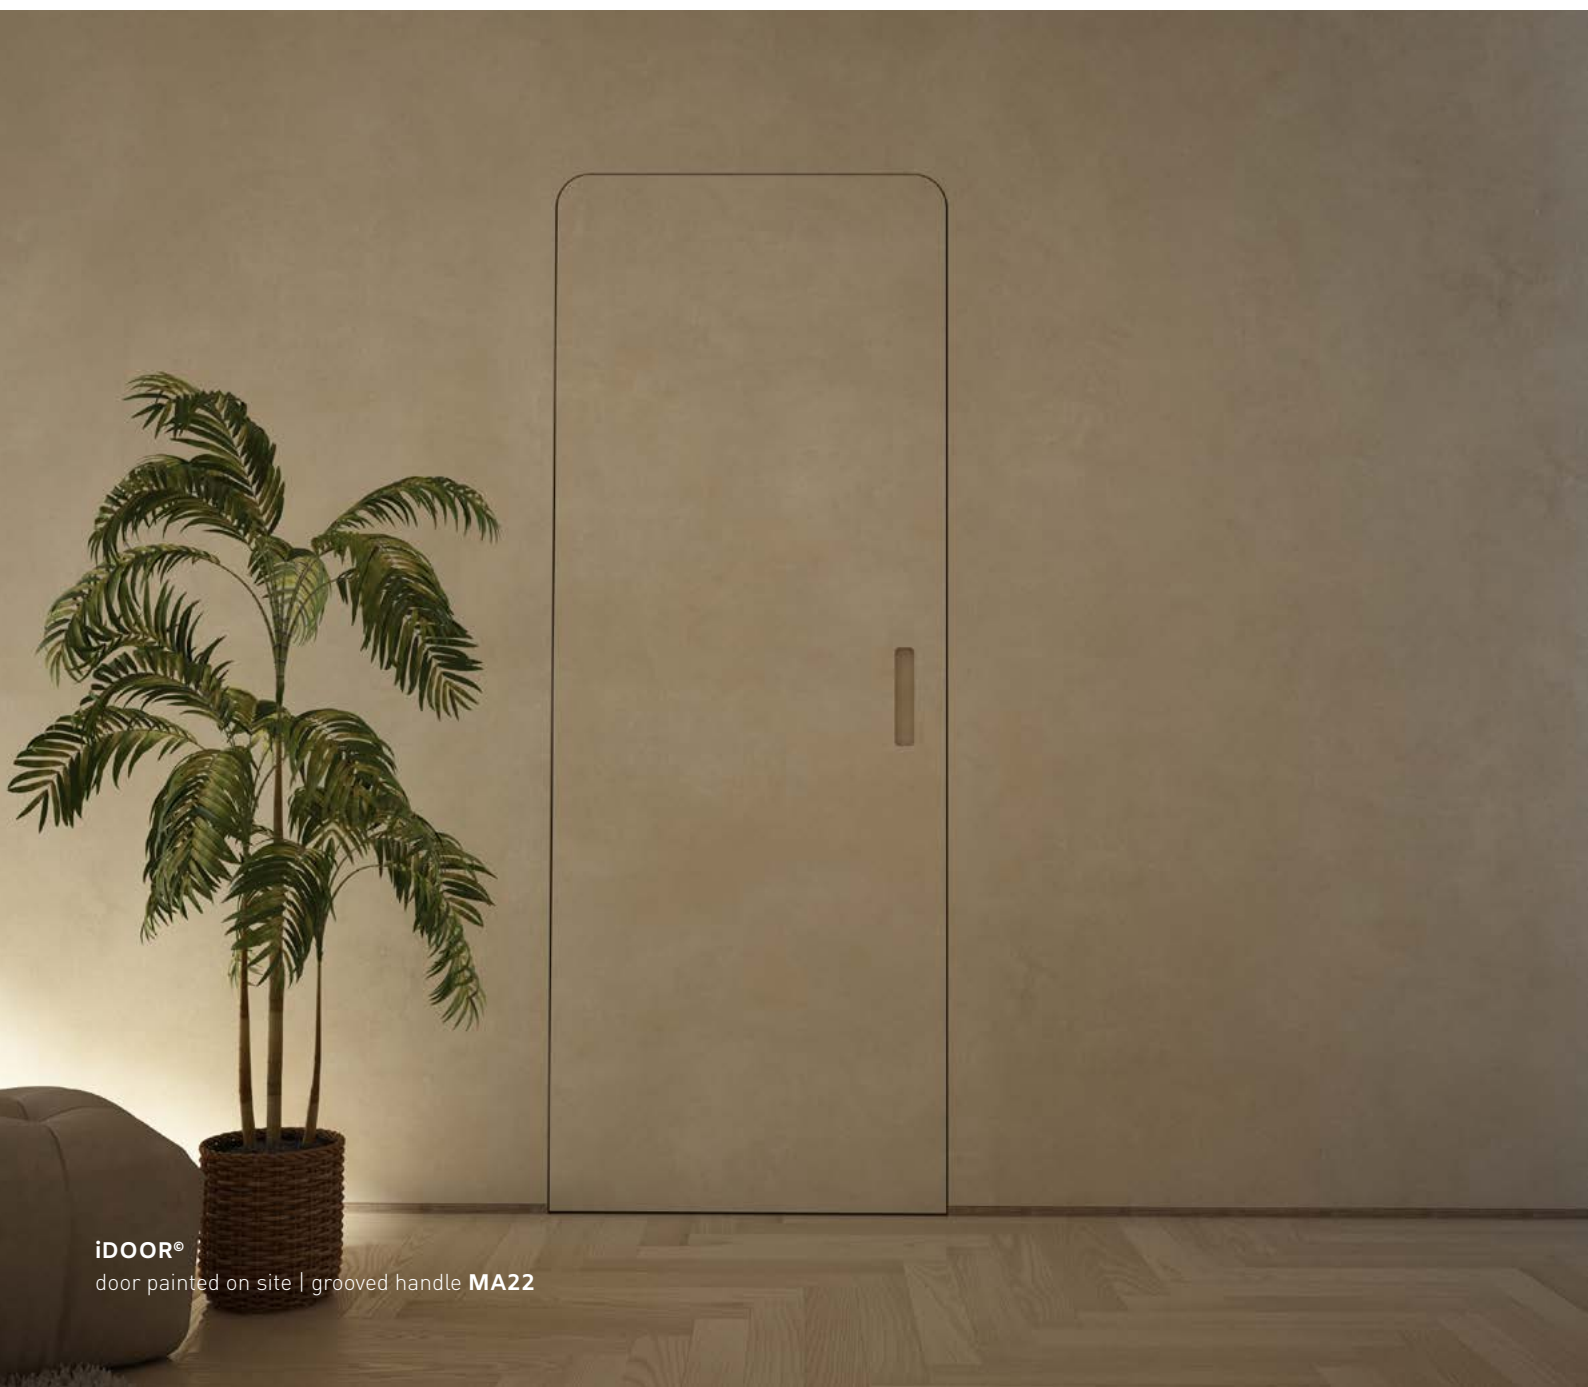

IDOOR® FRAME

*with rounded
top corners*

In addition to the panel/leaf, specially worked to eliminate the upper edges, the iDoor® door is equipped with an extruded aluminum frame which allows the door to be mounted flush with the wall and thanks to its particular characteristics, allows the masonry to be finished in such a way coordinated with the design of the door.
A series of dedicated handles complete the proposal of this new flush door.

iDoor® is a model designed and registered by Dario Staino, produced exclusively by Staino & Staino srl.