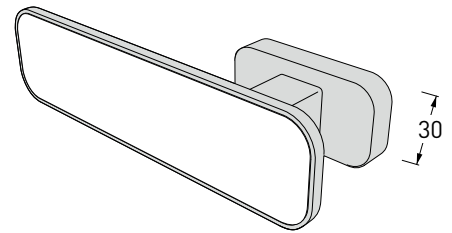

Pull version

Push version

IDOOR[®] FRAME

*with rounded
top corners*

In addition to the panel/leaf, specially worked to eliminate the upper edges, the iDoor[®] door is equipped with an extruded aluminum frame which allows the door to be mounted flush with the wall and thanks to its particular characteristics, allows the masonry to be finished in such a way coordinated with the design of the door.
A series of dedicated handles complete the proposal of this new flush door.

Thanks to the presence of the frame on all four sides, the lower ends of the door are also rounded, a feature that further emphasizes the exclusive design of the iDoor[®] door.

IDOOR[®]
door painted on site | raised handle MA28

Handles

Data sheets and videos

IHANDLE[®]

by *Staino&Staino*

iHandle[®] in aluminum machined from solid, in a finish coordinated with the door profiles.

Available versions:

- solid aluminum handle, without insert
- handle with insert in matt lacquered MDF
- handle with insert in glossy or satin lacquered glass
- satin or polished chrome privacy knob

Aluminum
edges
thick 1,5 mm

 click to watch the iHandle[®] operation video

GROOVE HANDLE

MA22i

Magnetic closure and **MA22i groove handle**:
the simplest combination for the iDoor®.

On request it is possible to add the
privacy knob or the lock with key.