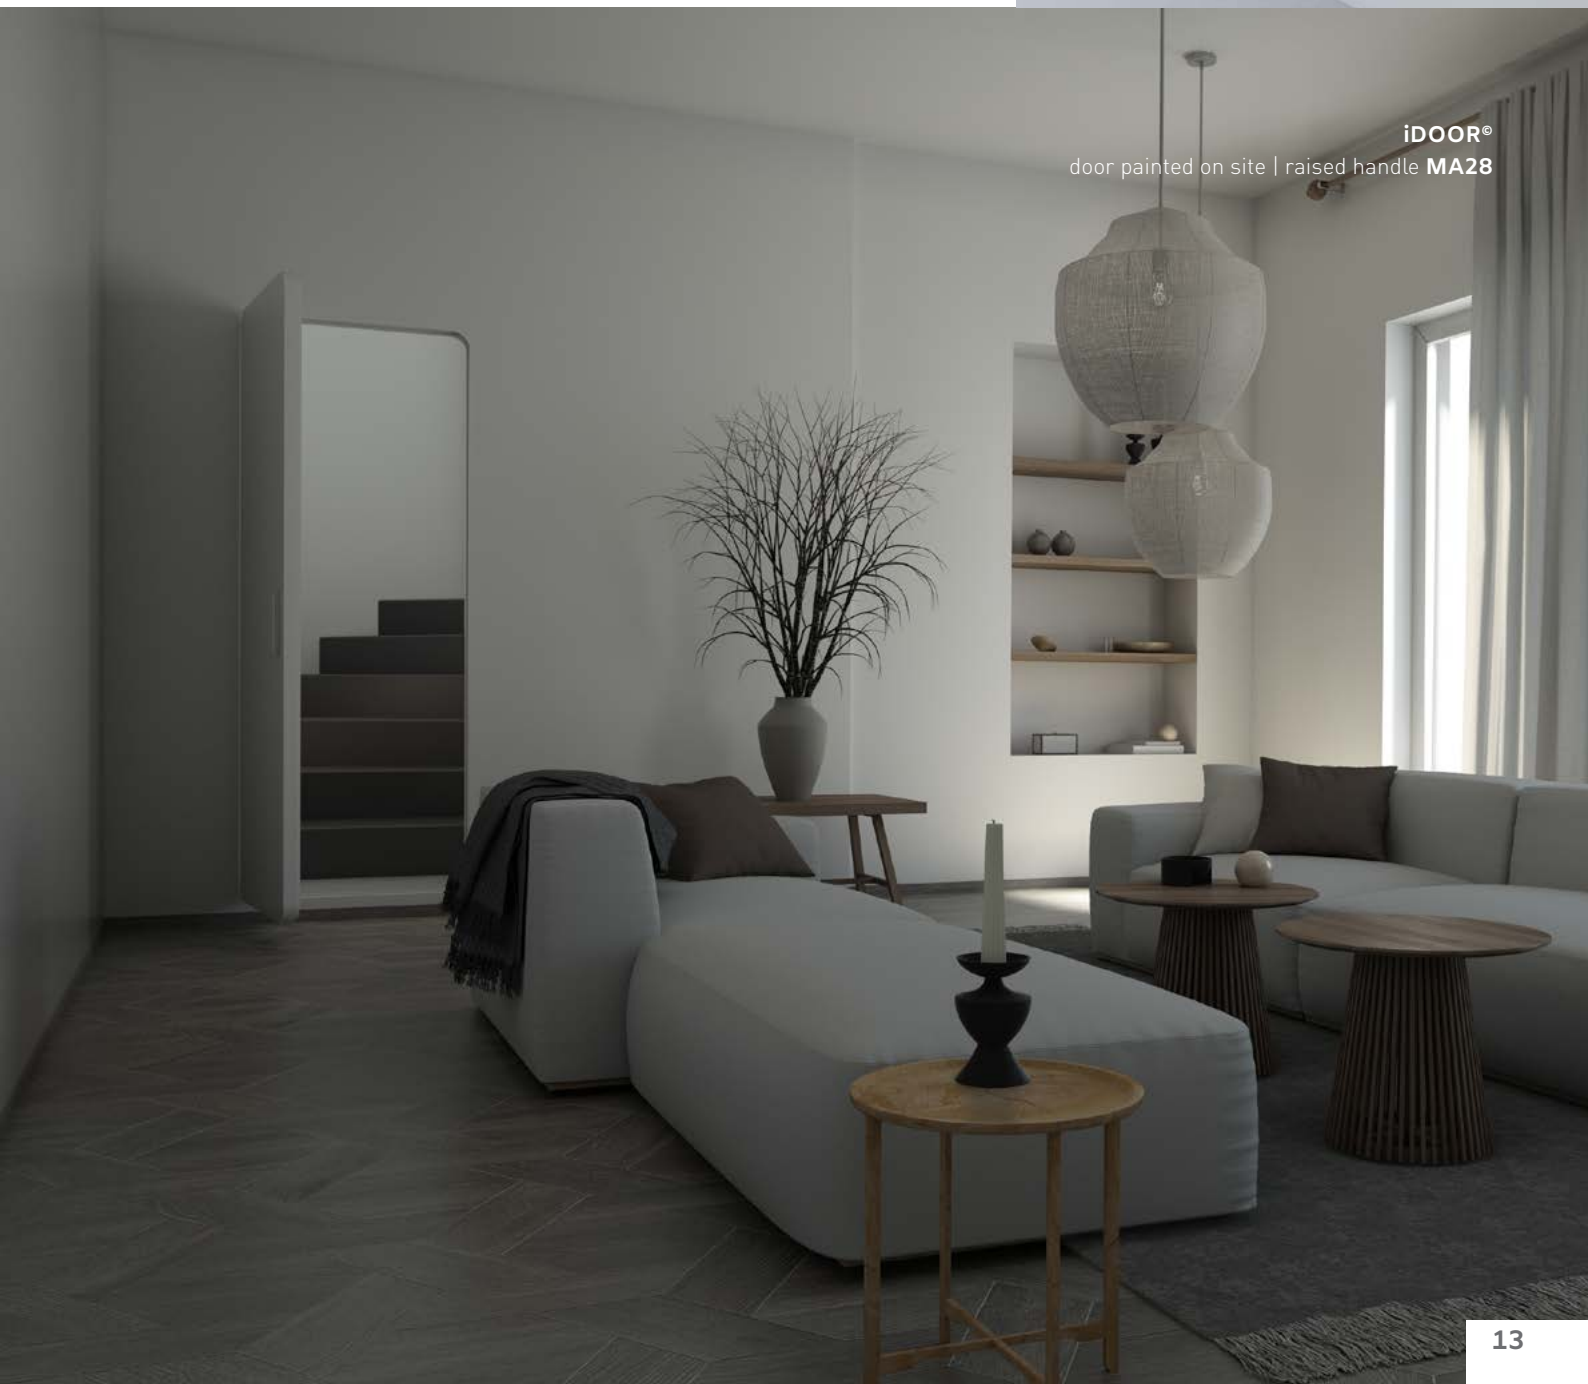

IDOOR®

*special version with frame
on four sides*

The iDoor® door is also available in the special version with frame on four sides, this variant can be used in cases where the door divides rooms with different floor levels.

Thanks to the presence of the frame on all four sides, the lower ends of the door are also rounded, a feature that further emphasizes the exclusive design of the iDoor® door.

IDOOR®
door painted on site | raised handle MA28