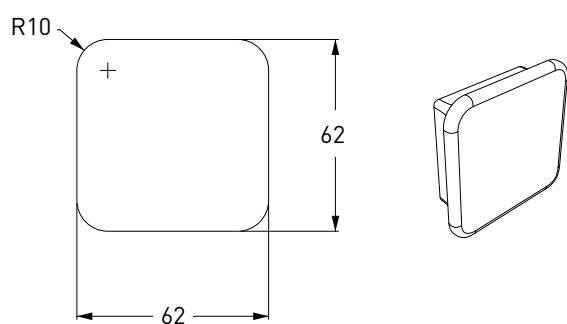

Upon request it is possible to add a
privacy closure or a lock with key.

Pair of handles
40 x 200 mm H

RISED HANDLE

MA30

Pair of **MA30** 62x62 mm rised handles: the simplest combination for the iDoor®.

Upon request it is possible to add a privacy closure or a lock with key.