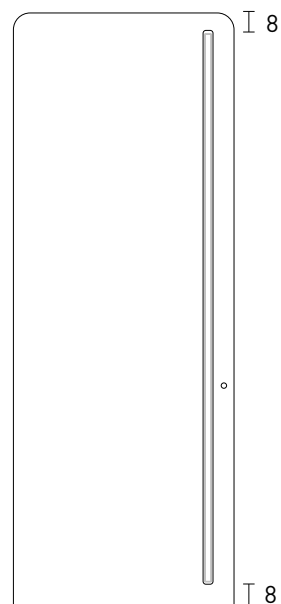

HANDLE WITH BUILT-IN LED

The light comes out from a slot placed inside the **MA23i groove handle**, the closure is entrusted to an adjustable magnet which can also be equipped with an optional privacy closure.

Possibility of installing a LED light (3000K) inside the **MA23i groove handle** only on the external side; 12 V electric contact is included on the hinge side.

All accessories for the LED light - also available from your electrician:

- Electronic transformer 60W 24 Vdc ip 20.
- Dimmer control (item DRV 8105)

click to see the video handle operation