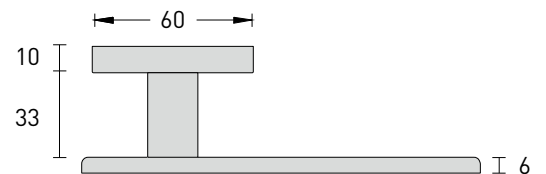

Aluminum
edges
thick 1,5 mm

 click to watch the iHandle[®] operation video

GROOVE HANDLE

MA22i

Magnetic closure and **MA22i groove handle**:
the simplest combination for the iDoor®.

On request it is possible to add the
privacy knob or the lock with key.