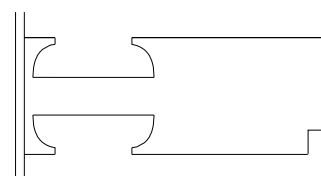

GROOVE HANDLE

MA22i

Magnetic closure and **MA22i groove handle**:
the simplest combination for the iDoor®.

On request it is possible to add the
privacy knob or the lock with key.

Handle's couple 40 x 200 mm H

40 80