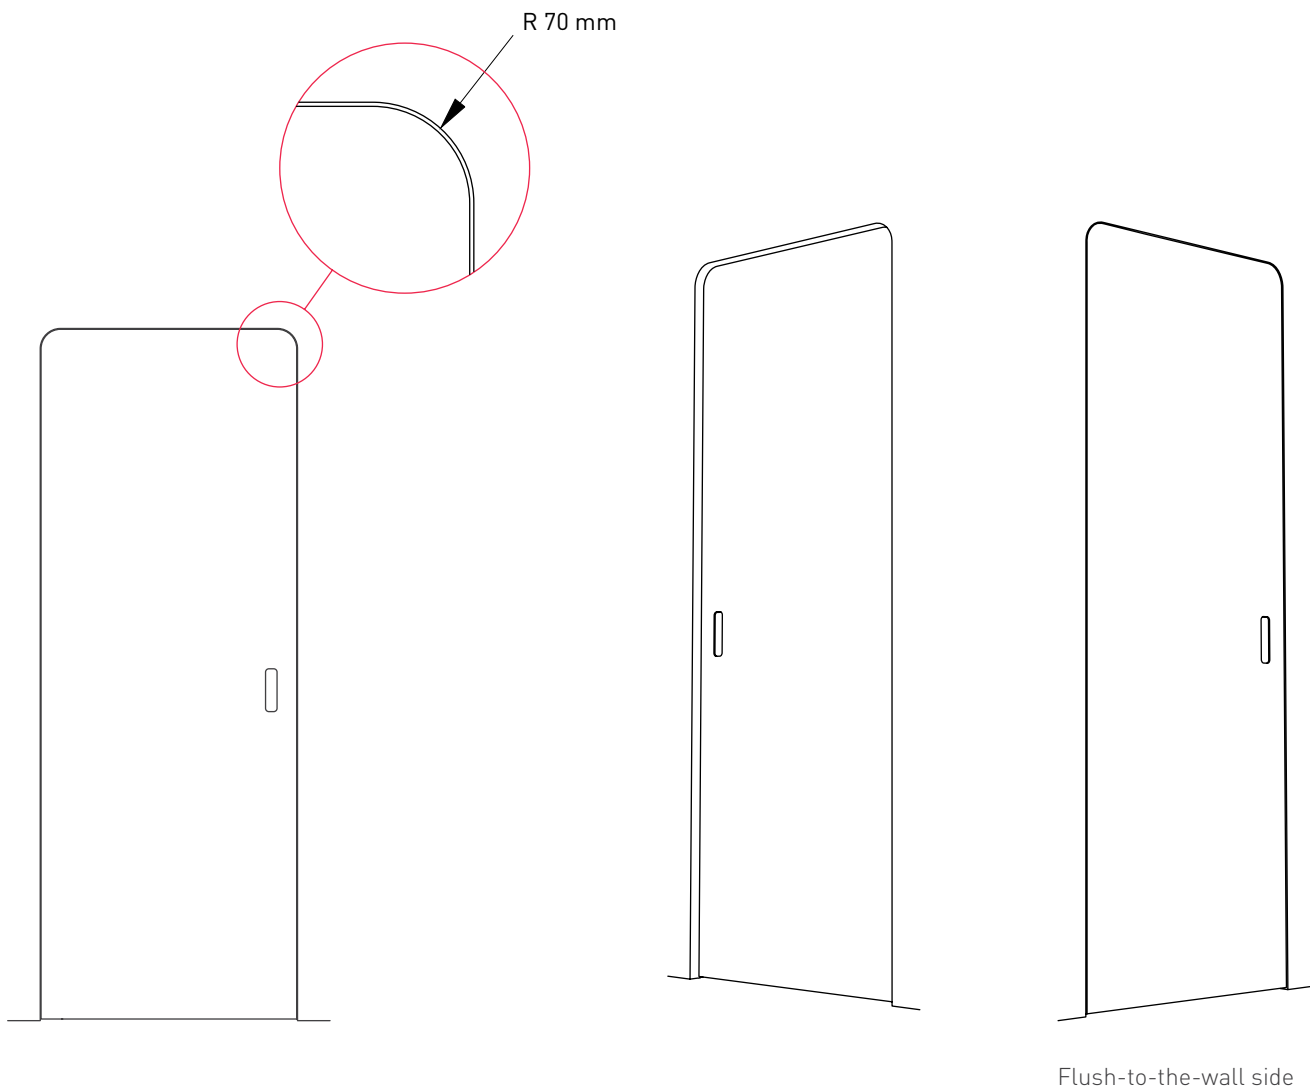

Pull version

Push version

IDOOR[®] FRAME

*with rounded
top corners*

In addition to the panel/leaf, specially worked to eliminate the upper edges, the iDoor[®] door is equipped with an extruded aluminum frame which allows the door to be mounted flush with the wall and thanks to its particular characteristics, allows the masonry to be finished in such a way coordinated with the design of the door.
A series of dedicated handles complete the proposal of this new flush door.

Standard flush-fitting frame in satin silver aluminum compatible with masonry or plasterboard walls. The frame can be mounted by pulling or by pushing. Example: Right to pull = Left to push.

STANDARD REFERENCE MEASURES

External frame: cm 70/80/90 x 215 H

Clean passage: cm 60/70/80 x 210 H

DETAIL OF PULL OPENING

DETAIL OF PUSH OPENING

ROUNDED CORNERS

The corners of the door have a radius of 7 cm.

OPTIONAL ALUMINUM FINISHES FOR THE WALL FRAME: