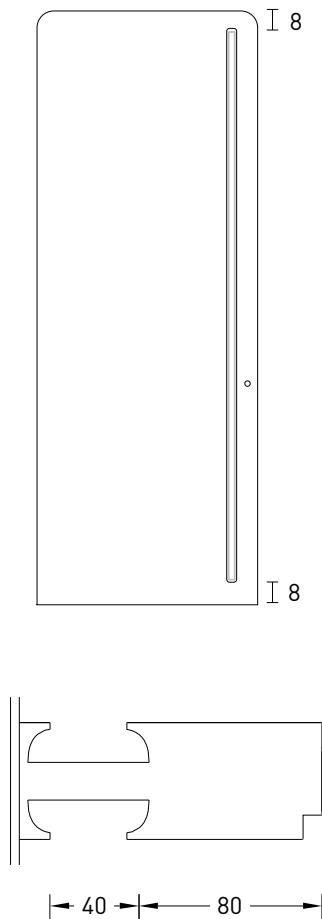

Handle's couple 40 x 200 mm H

40 80

GROOVE HANDLE MA23i

Pair of 40 mm groove handles.

Possible combinations:

- Pair of handles with long **MA23i** groove on both sides;
- Pair of handles with long **MA23i** groove on the external side and short **MA22i** on the inside.

External frame: cm 70/80/90 x 215 H

Clean passage: cm 60/70/80 x 210 H

DETAIL OF PULL OPENING

DETAIL OF PUSH OPENING

ROUNDED CORNERS

The corners of the door have a radius of 7 cm.

OPTIONAL ALUMINUM FINISHES FOR THE WALL FRAME: