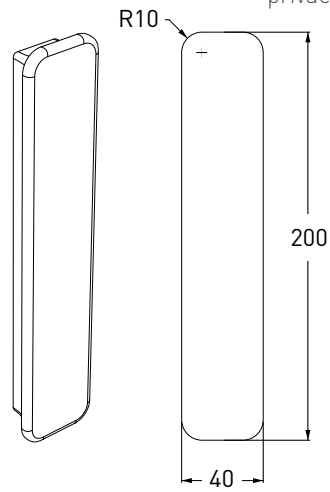

- Electronic transformer 60W 24 Vdc ip 20.
- Dimmer control (item DRV 8105)

click to see the video handle operation

RISED HANDLE MA28

Magnetic closure and **MA28** rised handle:
the simplest combination for the iDoor®.

Upon request it is possible to add a
privacy closure or a lock with key.

Pair of handles
40 x 200 mm H

RISED HANDLE

MA30

Pair of **MA30** 62x62 mm rised handles: the simplest combination for the iDoor®.

Upon request it is possible to add a privacy closure or a lock with key.

External frame: cm 70/80/90 x 215 H

Clean passage: cm 60/70/80 x 210 H

DETAIL OF PULL OPENING

DETAIL OF PUSH OPENING

ROUNDED CORNERS

The corners of the door have a radius of 7 cm.

OPTIONAL ALUMINUM FINISHES FOR THE WALL FRAME: