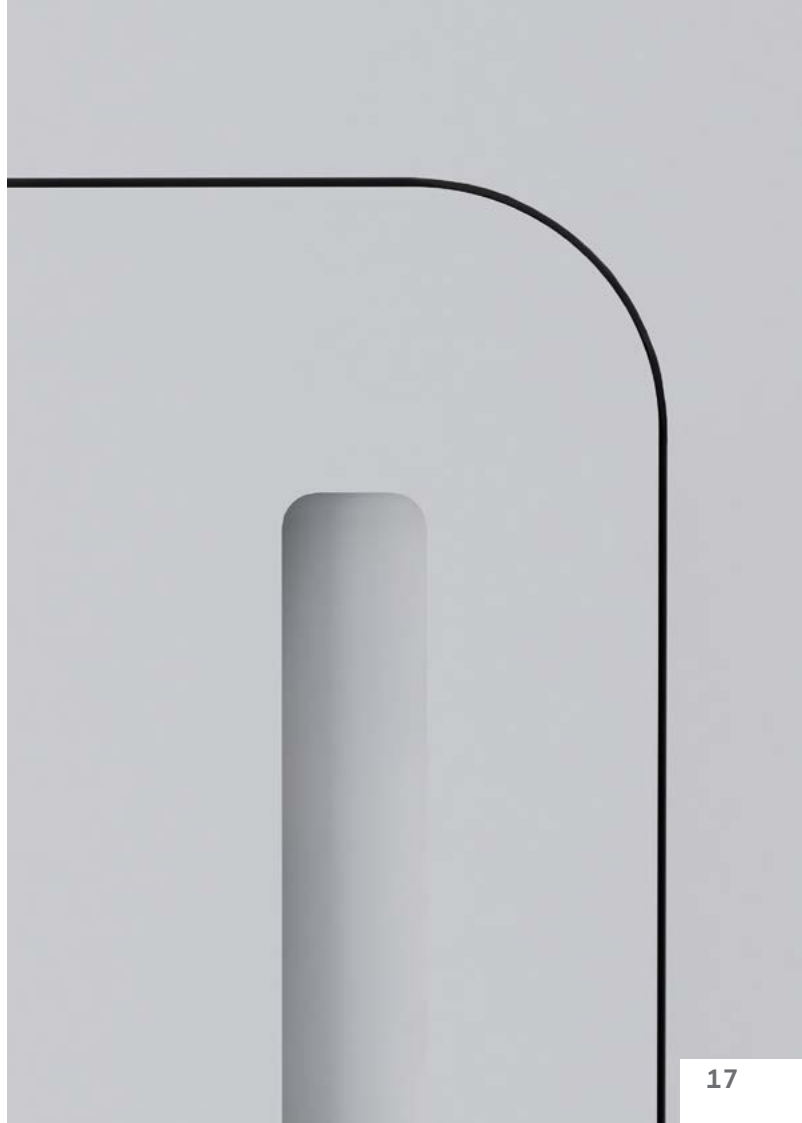

Pull version

Push version

IDOOR[®] FRAME

*with rounded
top corners*

In addition to the panel/leaf, specially worked to eliminate the upper edges, the iDoor[®] door is equipped with an extruded aluminum frame which allows the door to be mounted flush with the wall and thanks to its particular characteristics, allows the masonry to be finished in such a way coordinated with the design of the door.
A series of dedicated handles complete the proposal of this new flush door.

Aluminum
edges
thick 1,5 mm

 click to watch the iHandle[®] operation video

GROOVE HANDLE

MA22i

Magnetic closure and **MA22i groove handle**:
the simplest combination for the iDoor®.

On request it is possible to add the
privacy knob or the lock with key.

Handle's couple 40 x 200 mm H

40 80

GROOVE HANDLE MA23i

Pair of 40 mm groove handles.

Possible combinations:

- Pair of handles with long **MA23i** groove on both sides;
- Pair of handles with long **MA23i** groove on the external side and short **MA22i** on the inside.

HANDLE WITH BUILT-IN LED

The light comes out from a slot placed inside the **MA23i groove handle**, the closure is entrusted to an adjustable magnet which can also be equipped with an optional privacy closure.