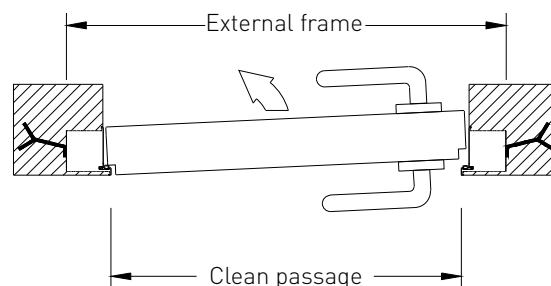

Pull version

Push version

IDOOR[®] FRAME

*with rounded
top corners*

In addition to the panel/leaf, specially worked to eliminate the upper edges, the iDoor[®] door is equipped with an extruded aluminum frame which allows the door to be mounted flush with the wall and thanks to its particular characteristics, allows the masonry to be finished in such a way coordinated with the design of the door.
A series of dedicated handles complete the proposal of this new flush door.

HINGED DOOR

Door complete with flush-to-wall frame in satin silver aluminum for masonry or plasterboard walls, lock with standard magnetic latch for Patent key or privacy pawl and adjustable concealed hinges.

Standard flush-fitting frame in satin silver aluminum compatible with masonry or plasterboard walls. The frame can be mounted by pulling or by pushing. Example: Right to pull = Left to push.

STANDARD REFERENCE MEASURES

External frame: cm 70/80/90 x 215 H

Clean passage: cm 60/70/80 x 210 H

DETAIL OF PULL OPENING

DETAIL OF PUSH OPENING

ROUNDED CORNERS

The corners of the door have a radius of 7 cm.

OPTIONAL ALUMINUM FINISHES FOR THE WALL FRAME: