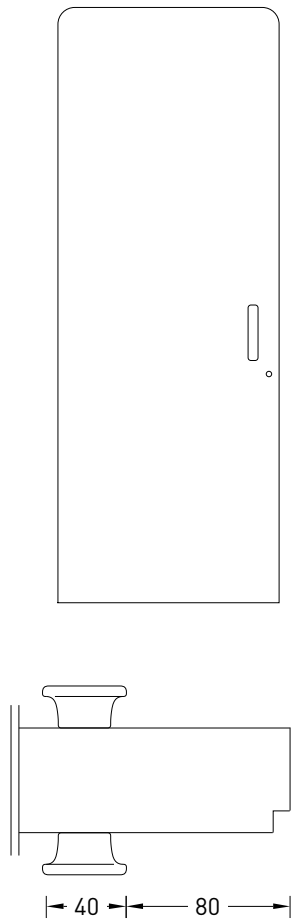

Upon request it is possible to add a
privacy closure or a lock with key.

Pair of handles
40 x 200 mm H

RISED HANDLE

MA30

Pair of **MA30** 62x62 mm rised handles: the simplest combination for the iDoor®.

Upon request it is possible to add a privacy closure or a lock with key.