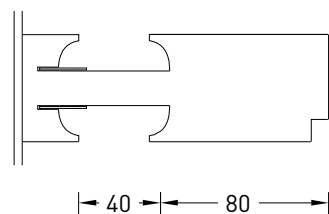

HANDLE WITH BUILT-IN LED

The light comes out from a slot placed inside the **MA23i groove handle**, the closure is entrusted to an adjustable magnet which can also be equipped with an optional privacy closure.

Possibility of installing a LED light (3000K) inside the **MA23i groove handle** only on the external side; 12 V electric contact is included on the hinge side.

All accessories for the LED light - also available from your electrician:

- Electronic transformer 60W 24 Vdc ip 20.
- Dimmer control (item DRV 8105)

click to see the video handle operation