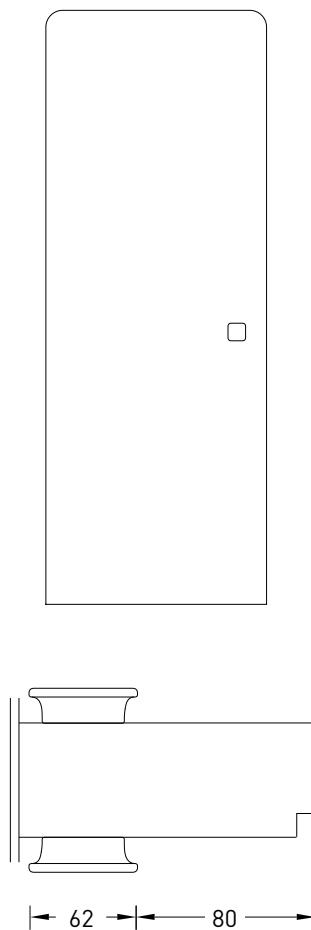

Upon request it is possible to add a
privacy closure or a lock with key.

Pair of handles
40 x 200 mm H

RISED HANDLE

MA30

Pair of **MA30** 62x62 mm rised handles: the simplest combination for the iDoor®.

Upon request it is possible to add a privacy closure or a lock with key.