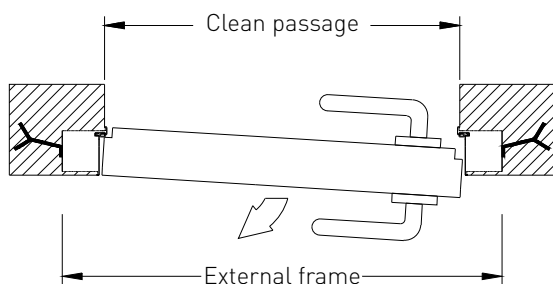

DETAIL OF PULL OPENING