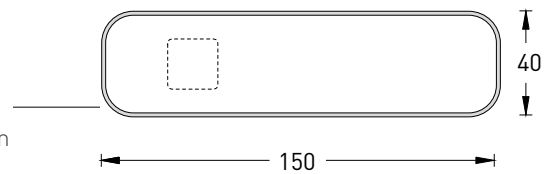

Thanks to the presence of the frame on all four sides, the lower ends of the door are also rounded, a feature that further emphasizes the exclusive design of the iDoor[®] door.

IDOOR[®]
door painted on site | raised handle MA28

Aluminum
edges
thick 1,5 mm

 click to watch the iHandle[®] operation video

GROOVE HANDLE

MA22i

Magnetic closure and **MA22i groove handle**:
the simplest combination for the iDoor®.

On request it is possible to add the
privacy knob or the lock with key.

Handle's couple 40 x 200 mm H

40 80

GROOVE HANDLE MA23i

Pair of 40 mm groove handles.

Possible combinations:

- Pair of handles with long **MA23i** groove on both sides;
- Pair of handles with long **MA23i** groove on the external side and short **MA22i** on the inside.